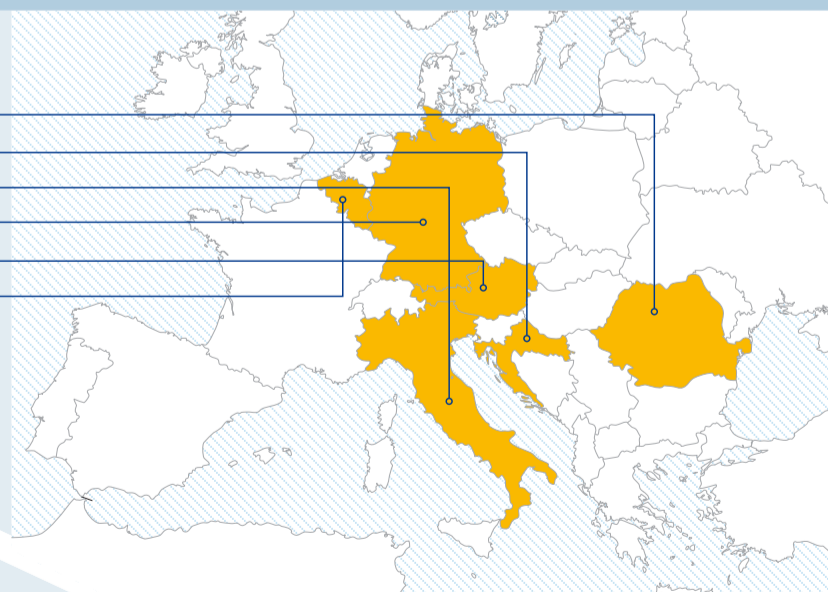

European Roma integration good practice exchange and policy Network:

analysing good practices contributed by project partners in 4 crucial educational areas: pre-school, school, higher & vocational education

- Romania
- Croatia
- Italy
- Germany
- Austria
- Belgium